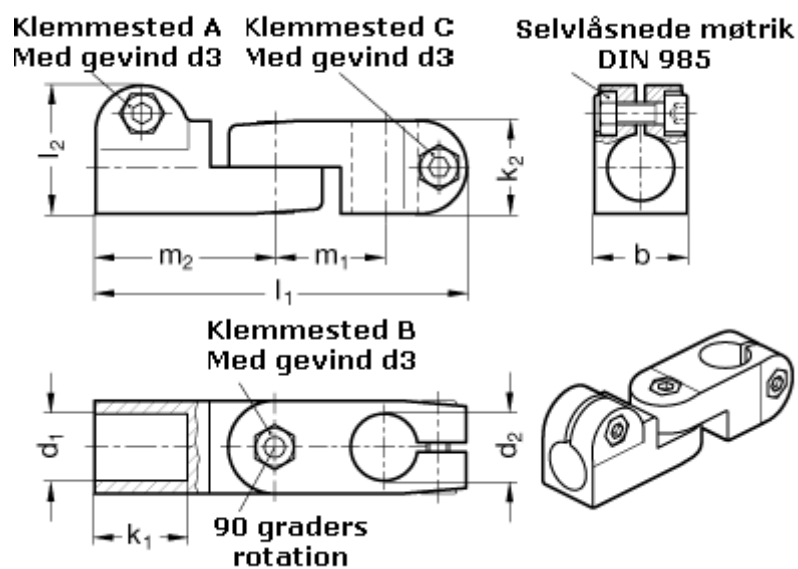

Article number: 20283B18B162SW

Description: E+G swivel clamp
GN283-B18-B16-2-SW

Measures

$b = 25$

$m_1 = 29.5$

$d_1 = B18$

$m_2 = 48.5$

$d_2 = B16$

$d_3 = M 6$

$k_1 = 25$

$k_2 = 25$

$l_1 = 100$

$l_2 = 34.5$